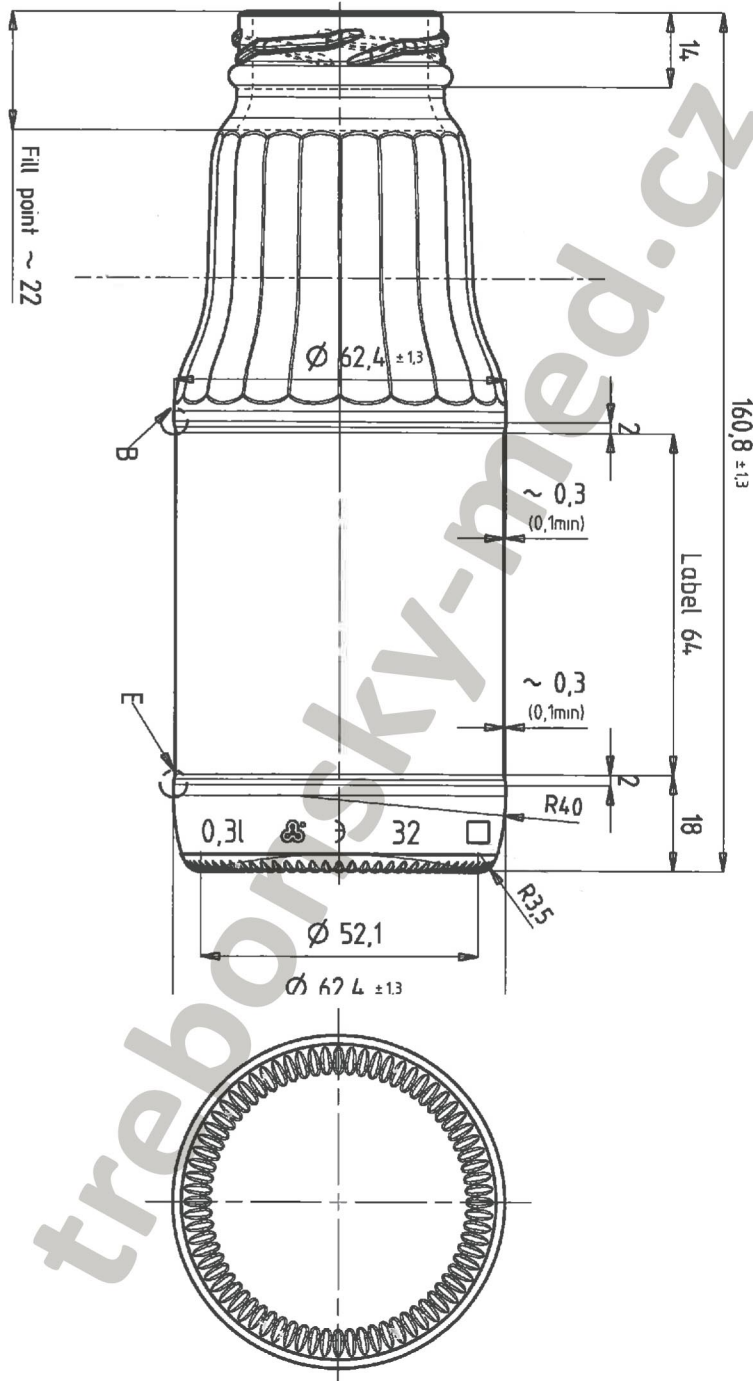

Finish:
Twist-Off 43 mm
GME 20-03 (FD157A)

Fruct 0,3 l